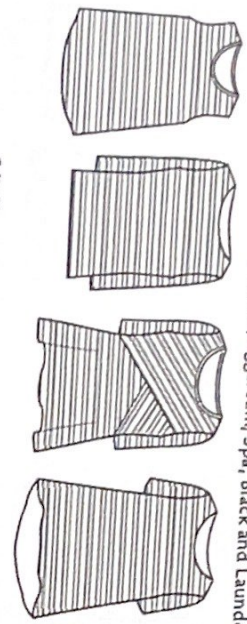

**Organic Poplin | 100% Organic Cotton**  
NOT Available in: Laundered

**Tulle | 100% Cotton**  
NOT Available in: Laundered

**S/L High Low Top**  
XS · S · M · L · XL  
1996182  
\$30

**Tapered Crop Pant**  
XS · S · M · L · XL  
1992846  
\$36

**Easy Shorter Tank Dress**  
XS · S · M · L · XL  
1990525  
\$44

**Elbow Slv Henley Dress**  
XS · S · M · L · XL  
1991743  
\$46

**Jumpsuit Jogger**  
XS · S · M · L · XL  
1992886  
\$67

**Cropped Cardigan**  
XS · S · M · L · XL  
1387388  
\$33

Rayon Double Stripe | 96% Rayon 4% Spandex  
 NOT Available in: Rosalie, Mente, Eggecream, Spa, Black and Laundered

Aline Tank  
 XS · S · M · L · XL XS · S · M · L · XL  
 6365852 6365060 6366626  
 \$39 \$39 \$46

3/4 Sliv  
 Boatneck Top S/S Swing Top S/S Hi-Low  
 XS · S · M · L · XL XS · S · M · L · XL XS · S · M · L · XL  
 6365060 6366626 6366113  
 \$39 \$46 \$47

Peached Sweater Knit | 96% Rayon 4% Spandex  
 NOT Available in: Laundered