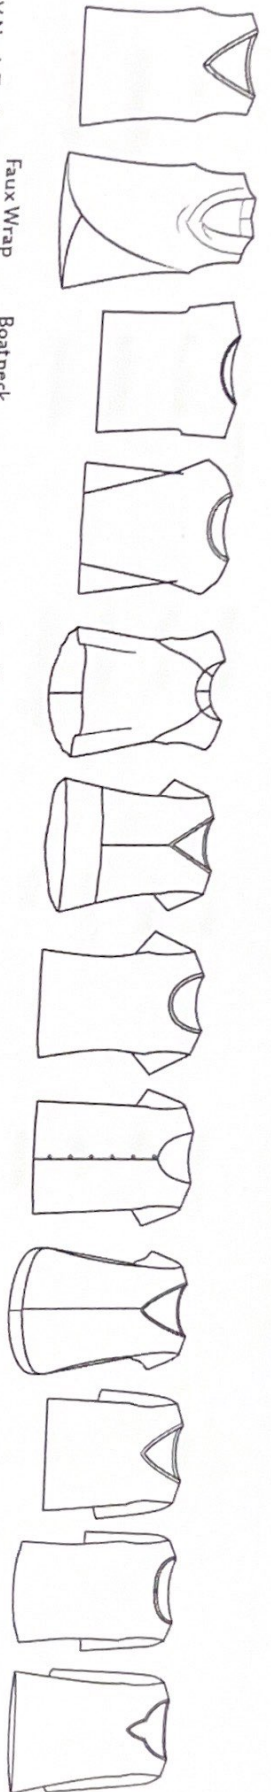

Light Weight Linen Cotton Jersey | 70% Cotton 30% Linen
NOT Available in: Laundered

Summer 2023

V-Neck Tank XS · S · M · L · XL 5775827 $26	Faux Wrap Cowl Top XS · S · M · L · XL 5775602 $32	Boatneck Box Top XS · S · M · L · XL 5776791 $28	Osize Crop Top ONE SIZE 5776835 $35	Boxy High Low Top XS · S · M · L · XL 5775624 $31	S/S Border Top XS · S · M · L · XL 5776713 $30	S/S Bias Top XS · S · M · L · XL 5776620 $28	S/S Button Front Top XS · S · M · L · XL 5776929 $31	S/S V-Neck Top XS · S · M · L · XL 5776524 $32	V-Neck Elbow Sliv Top XS · S · M · L · XL 5776595 $28	Elbow Tee XS · S · M · L · XL 5776615 $29	Split Neck Top XS · S · M · L · XL 5776331 $34

Linen Combo | #577 Light Weight Linen Cotton 70% Cotton 30% Linen
#420 Hanky Linen 100% Linen
NOT Available in: Laundered