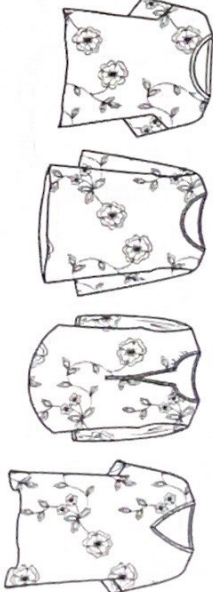

Crop Top ONE SIZE 3/4 Sliv Aline Top 3/4 Sliv Henley Top V-Neck Top
6316511 6317671 6316892 6316617
$38 $36 $39 $41

Rayon Parachute | 84% Rayon 16% Nylon
NOT Available in: Laundered