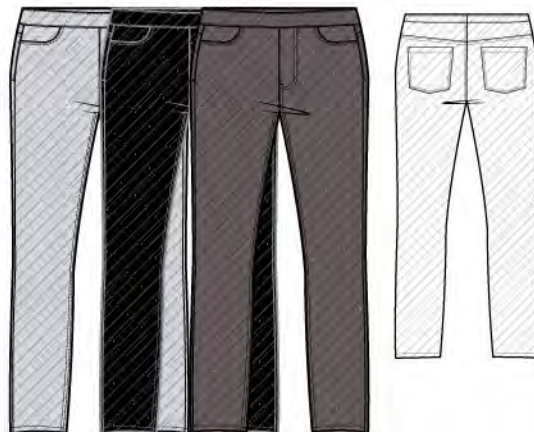

# STRETCH BABY CORD

FABRIC - 97% Cotton 3% Spandex

**Shacket**  
Style #34520  
XS-S-M-L-XL-XXL  
\$40.00

**Ruched Flood**  
Style #64532  
XS-S-M-L-XL-XXL  
\$37.00  
26" inseam

FABRIC - 100% Cotton

## SWEATERS

**Sunflower Sweater**  
Style #24503  
XS-S-M-L-XL-XXL  
\$43.00  
DUNE

**Dragonfly Sweater**  
Style #24603  
XS-S-M-L-XL-XXL  
\$43.00  
NAVY

FABRIC - 62% Cotton 43% Poly 4% Spandex **STRETCH TWILL**

**Stretch Jean**  
Style #62275  
XS-S-M-L-XL-XXL  
\$35.00  
28" inseam