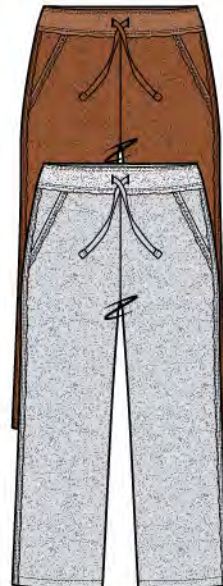

## GARDEN FLORAL

DUNE

BAJA BLUE

**V-Neck  
(Garden Floral)**

Style #43300  
XS-S-M-L-XL-XXL  
\$21.00

**High Lo Tee  
(Garden Floral)**

Style #43304  
XS-S-M-L-XL-XXL  
\$24.00

# OCEAN FRONT TERRY

FABRIC - 97% Cotton 3% Spandex

**Pieced Pocket Pullover**  
Style #30114  
XS-S-M-L-XL-XXL  
\$33.00

**Beach Hoodie**  
Style #30118  
XS-S-M-L-XL-XXL  
\$40.00

**Button Flood Pant**  
Style #60110  
XS-S-M-L-XL-XXL  
\$35.00  
25" inseam

**Jogger**  
Style #60112  
XS-S-M-L-XL-XXL  
\$35.00  
29" inseam

# HEATHERED FRENCH TERRY

FABRIC - 91% Cotton 9% Polyester

**Reverse Trim Pullover**  
Style #29935  
XS-S-M-L-XL-XXL  
\$33.00

**Easy Pant**  
Style #69913  
XS-S-M-L-XL-XXL  
\$36.00  
30" inseam